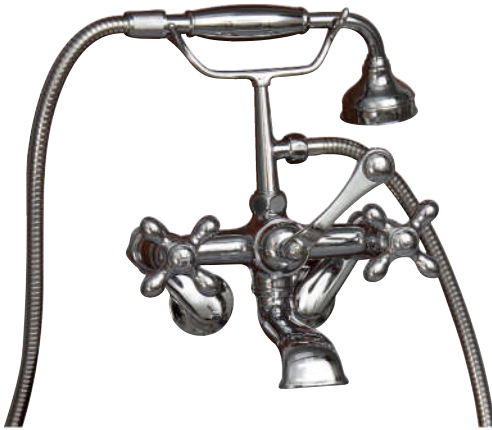

- Faucets: part #4602, 4604 or 7082
- Rigid, freestanding supplies: part #4502
- Leg tub drain: part #5599

Gallon Capacity:	57
Shipping Weight:	502 lbs.
Empty Weight:	309 lbs.
Filled Weight:	785 lbs.

Features:

- ▶ Inside finish is white enamel
- ▶ Cast Iron Ball and claw feet available in 8 finishes or unfinished
- ▶ Tub exterior is white (epoxy)
- ▶ No faucet holes
- ▶ Pre-drilled overflow hole
- ▶ Non-skid strips
- ▶ Feet are attached and leveled before shipment
- ▶ Tub is thoroughly inspected before shipment

TUB WALL MOUNT FILLER WITH HANDSHOWER

Cat. No.
4604

(ML)

(ML2)

Features:

- ▶ Brass construction
- ▶ Elephant spout length is 5-3/4"
- ▶ Flow rate is 3.7 GPM
- ▶ Available with metal cross handles (**4604-MC**) or metal lever handles in 2 different styles (**4604-ML, 4604-ML2**)
- ▶ Metal cross handles feature "H" and "C" for hot and cold
- ▶ Metal telephone style hand shower with cradle and hose
- ▶ Handshower flow rate 2.5 GPM
- ▶ Handshower includes backflow preventer
- ▶ Swivel Mounts adjust centers from 3" to 12"
- ▶ Faucet centers are 7" without swivel mounts
- ▶ For tub wall installation
- ▶ 1/4 Turn ceramic disc cartridges
- ▶ To be used with double offset bath supplies, **Part #5576**
- ▶ This faucet can also be used with rigid freestanding supplies, **Part #4502** with adjustable swivel mounts removed

FREESTANDING BATH SUPPLIES

Cat. No.
4502-PL

Features:

- ▶ 5" Shaft included
 - ▶ Stops included
 - ▶ 1/2" Pipe thread inlet
 - ▶ 3/4" Flare outlet
 - ▶ Wall support assemblies included
 - ▶ Porcelain lever handles
 - ▶ Available in 5 finishes
 - ▶ Should not be used with leg tubs that have factory drilled holes.
- ▶ 0.800" Outer diameter
 - ▶ 0.595" Inner diameter
 - ▶ 0.090" Thickness of wall