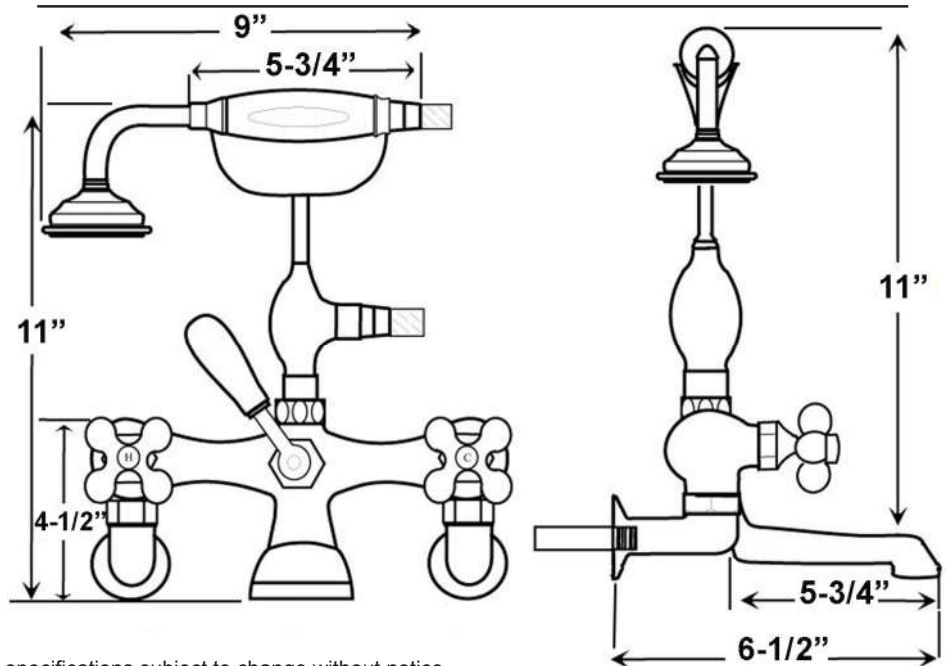

Finishes:

- **BP** Polished Brass
- **SN** Brushed Nickel
- **CP** Polished Chrome
- **PN** Polished Nickel
- **ORB** Oil Rubbed Bronze