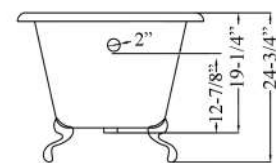

BROCTON 68" CAST IRON ROLL TOP TUB

Cat. No.
CTRN67

L: 68"
W: 30-1/8"
H: 24-3/4" (from floor to top of tub)
19-1/4" (from bottom of tub to top of tub)

The following is recommended for CTRN67 tubs without faucet holes:

- Faucets: part #4602, 4604 or 7082
- Rigid, freestanding supplies: part #4502
- Leg tub drain: part #5599

Gallon Capacity:	57
Shipping Weight:	502 lbs.
Empty Weight:	309 lbs.
Filled Weight:	785 lbs.

Features:

- ▶ Inside finish is white enamel
- ▶ Cast Iron Ball and claw feet available in 8 finishes or unfinished
- ▶ Tub exterior is white (epoxy)
- ▶ No faucet holes
- ▶ Pre-drilled overflow hole
- ▶ Non-skid strips
- ▶ Feet are attached and leveled before shipment
- ▶ Tub is thoroughly inspected before shipment

TUB WALL MOUNT FILLER WITH HANDSHOWER

Cat. No.
4604

(ML)

(ML2)

Features:

- ▶ Brass construction
- ▶ Elephant spout length is 5-3/4"
- ▶ Flow rate is 3.7 GPM
- ▶ Available with metal cross handles (**4604-MC**) or metal lever handles in 2 different styles (**4604-ML, 4604-ML2**)
- ▶ Metal cross handles feature "H" and "C" for hot and cold
- ▶ Metal telephone style hand shower with cradle and hose
- ▶ Handshower flow rate 2.5 GPM
- ▶ Handshower includes backflow preventer
- ▶ Swivel Mounts adjust centers from 3" to 12"
- ▶ Faucet centers are 7" without swivel mounts
- ▶ For tub wall installation
- ▶ 1/4 Turn ceramic disc cartridges
- ▶ To be used with double offset bath supplies, **Part #5576**
- ▶ This faucet can also be used with rigid freestanding supplies, **Part #4502** with adjustable swivel mounts removed