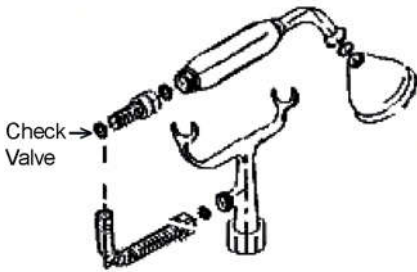

TUB WALL MOUNT FILLER WITH HANDSHOWER

Cat. No.
4604

(ML)

(ML2)

Features:

- ▶ Brass construction
- ▶ Elephant spout length is 5-3/4"
- ▶ Flow rate is 3.7 GPM
- ▶ Available with metal cross handles (**4604-MC**) or metal lever handles in 2 different styles (**4604-ML, 4604-ML2**)
- ▶ Metal cross handles feature "H" and "C" for hot and cold
- ▶ Metal telephone style hand shower with cradle and hose
- ▶ Handshower flow rate 2.5 GPM
- ▶ Handshower includes backflow preventer
- ▶ Swivel Mounts adjust centers from 3" to 12"
- ▶ Faucet centers are 7" without swivel mounts
- ▶ For tub wall installation
- ▶ 1/4 Turn ceramic disc cartridges
- ▶ To be used with double offset bath supplies, **Part #5576**
- ▶ This faucet can also be used with rigid freestanding supplies, **Part #4502** with adjustable swivel mounts removed