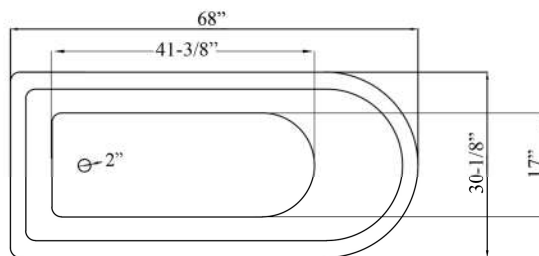

BROCTON 68" CAST IRON ROLL TOP TUB

Cat. No.
CTRN67

L: 68"
W: 30-1/8"
H: 24-3/4" (from floor to top of tub)
19-1/4" (from bottom of tub to top of tub)

The following is recommended for CTRN67 tubs without faucet holes:

- Faucets: part #4602, 4604 or 7082
- Rigid, freestanding supplies: part #4502
- Leg tub drain: part #5599

Gallon Capacity:	57
Shipping Weight:	502 lbs.
Empty Weight:	309 lbs.
Filled Weight:	785 lbs.

Features:

TUB WALL MOUNT FILLER WITH HANDSHOWER

Cat. No.
4604

(ML)

(ML2)

Features:

- ▶ Brass construction
- ▶ Elephant spout length is 5-3/4"
- ▶ Flow rate is 3.7 GPM
- ▶ Available with metal cross handles (**4604-MC**) or metal lever handles in 2 different styles (**4604-ML, 4604-ML2**)
- ▶ Metal cross handles feature "H" and "C" for hot and cold
- ▶ Metal telephone style hand shower with cradle and hose
- ▶ Handshower flow rate 2.5 GPM
- ▶ Handshower includes backflow preventer
- ▶ Swivel Mounts adjust centers from 3" to 12"
- ▶ Faucet centers are 7" without swivel mounts
- ▶ For tub wall installation
- ▶ 1/4 Turn ceramic disc cartridges
- ▶ To be used with double offset bath supplies, **Part #5576**
- ▶ This faucet can also be used with rigid freestanding supplies, **Part #4502** with adjustable swivel mounts removed

Size	Finish
48" L X 24"D	PB, CP, SN, PN or ORB
54" L X 24"D	PB, CP or SN

Finishes:

- CP** Polished Chrome
- SN** Brushed Nickel
- PB** Polished Brass
- ORB** Oil Rubbed Bronze
- PN** Polished Nickel

**End Wall Support
Assembly**