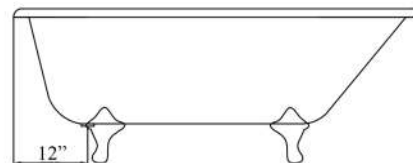

BROCTON 68" CAST IRON ROLL TOP TUB

Cat. No.
CTRN67

L: 68"
W: 30-1/8"
H: 24-3/4" (from floor to top of tub)
19-1/4" (from bottom of tub to top of tub)

The following is recommended for CTRN67 tubs without faucet holes:

- •Faucets: part #4602, 4604 or 7082
- •Rigid, freestanding supplies: part #4502
- •Leg tub drain: part #5599

Gallon Capacity:	57
Shipping Weight:	502 lbs.
Empty Weight:	309 lbs.
Filled Weight:	785 lbs.

Features:

- Inside finish is white enamel
- Cast Iron Ball and claw feet available in 8 finishes or unfinished
- Tub exterior is white (epoxy)
- No faucet holes
- Pre-drilled overflow hole
- Non-skid strips
- Feet are attached and leveled before shipment
- Tub is thoroughly inspected before shipment

Foot Finishes:

UF Unfinished
BL Painted Black
BQ Painted Bisque
PB Polished Brass

CP Polished Chrome
WH Painted White
PN Polished Nickel
SN Brushed Nickel
ORB Oil Rubbed Bronze

Custom Colors Available (inside of tub is always white enamel):
Painted bathtubs are considered "special order" and are not returnable
$160 Bisque or Black $250 Designer Color